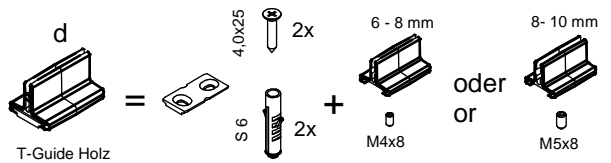

ALU 80 NEO

Wandmontage Wall mounting

Deckenmontage Ceiling mounting

- a  2x
- b  2x
- c  2x
- d  1x
- e  8x
- f  8x
- g  2x
- h  2x
- Optional  1x

	e 	g 	h 
1650 mm	4x	4x	4x
2000 mm	5x	5x	5x
2500 mm	6x	6x	6x
3000 mm	7x	7x	7x