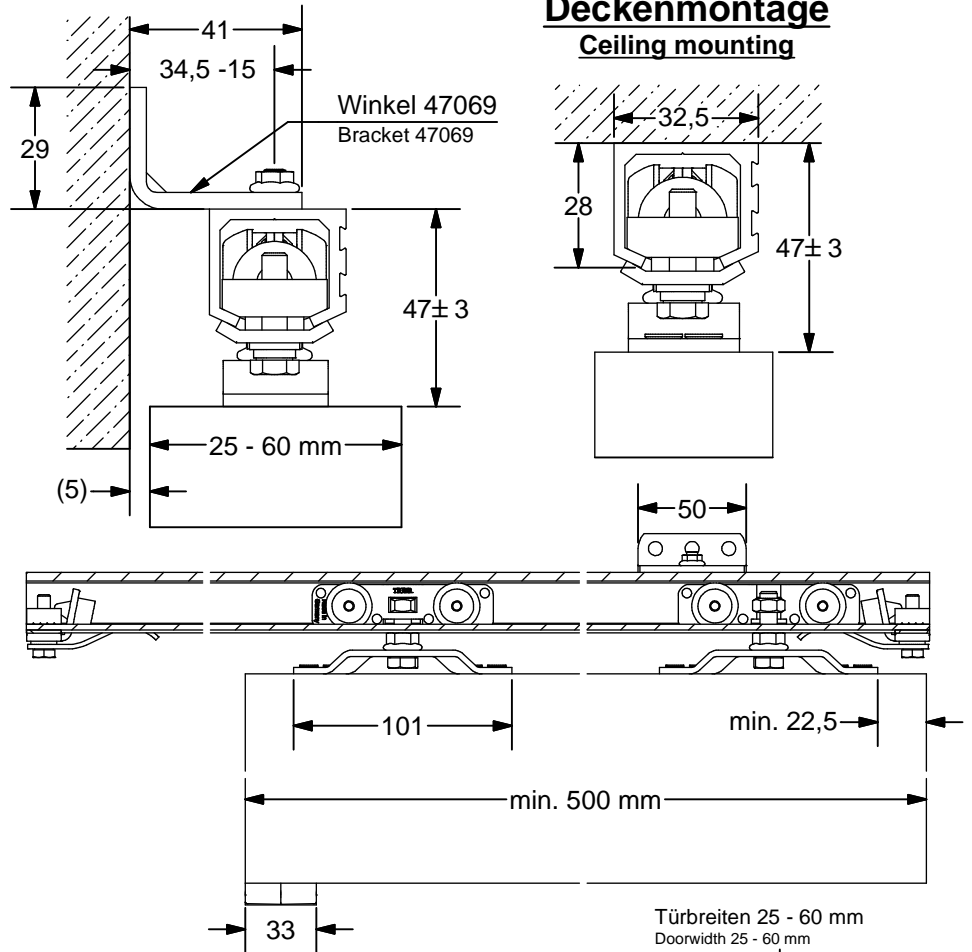

## Wandmontage Wall mounting

## Deckenmontage Ceiling mounting

- a  2x
- b  2x
- c  2x
- d  1x
- e  8x
- f  8x
- g  2x
- h  2x
- Optional 

	e	g	h
 81069	4x	4x	4x
 4,5x50	4x	4x	4x
 6x30	4x	4x	4x
1650 mm	4x	4x	4x
2000 mm	5x	5x	5x
2500 mm	6x	6x	6x
3000 mm	7x	7x	7x